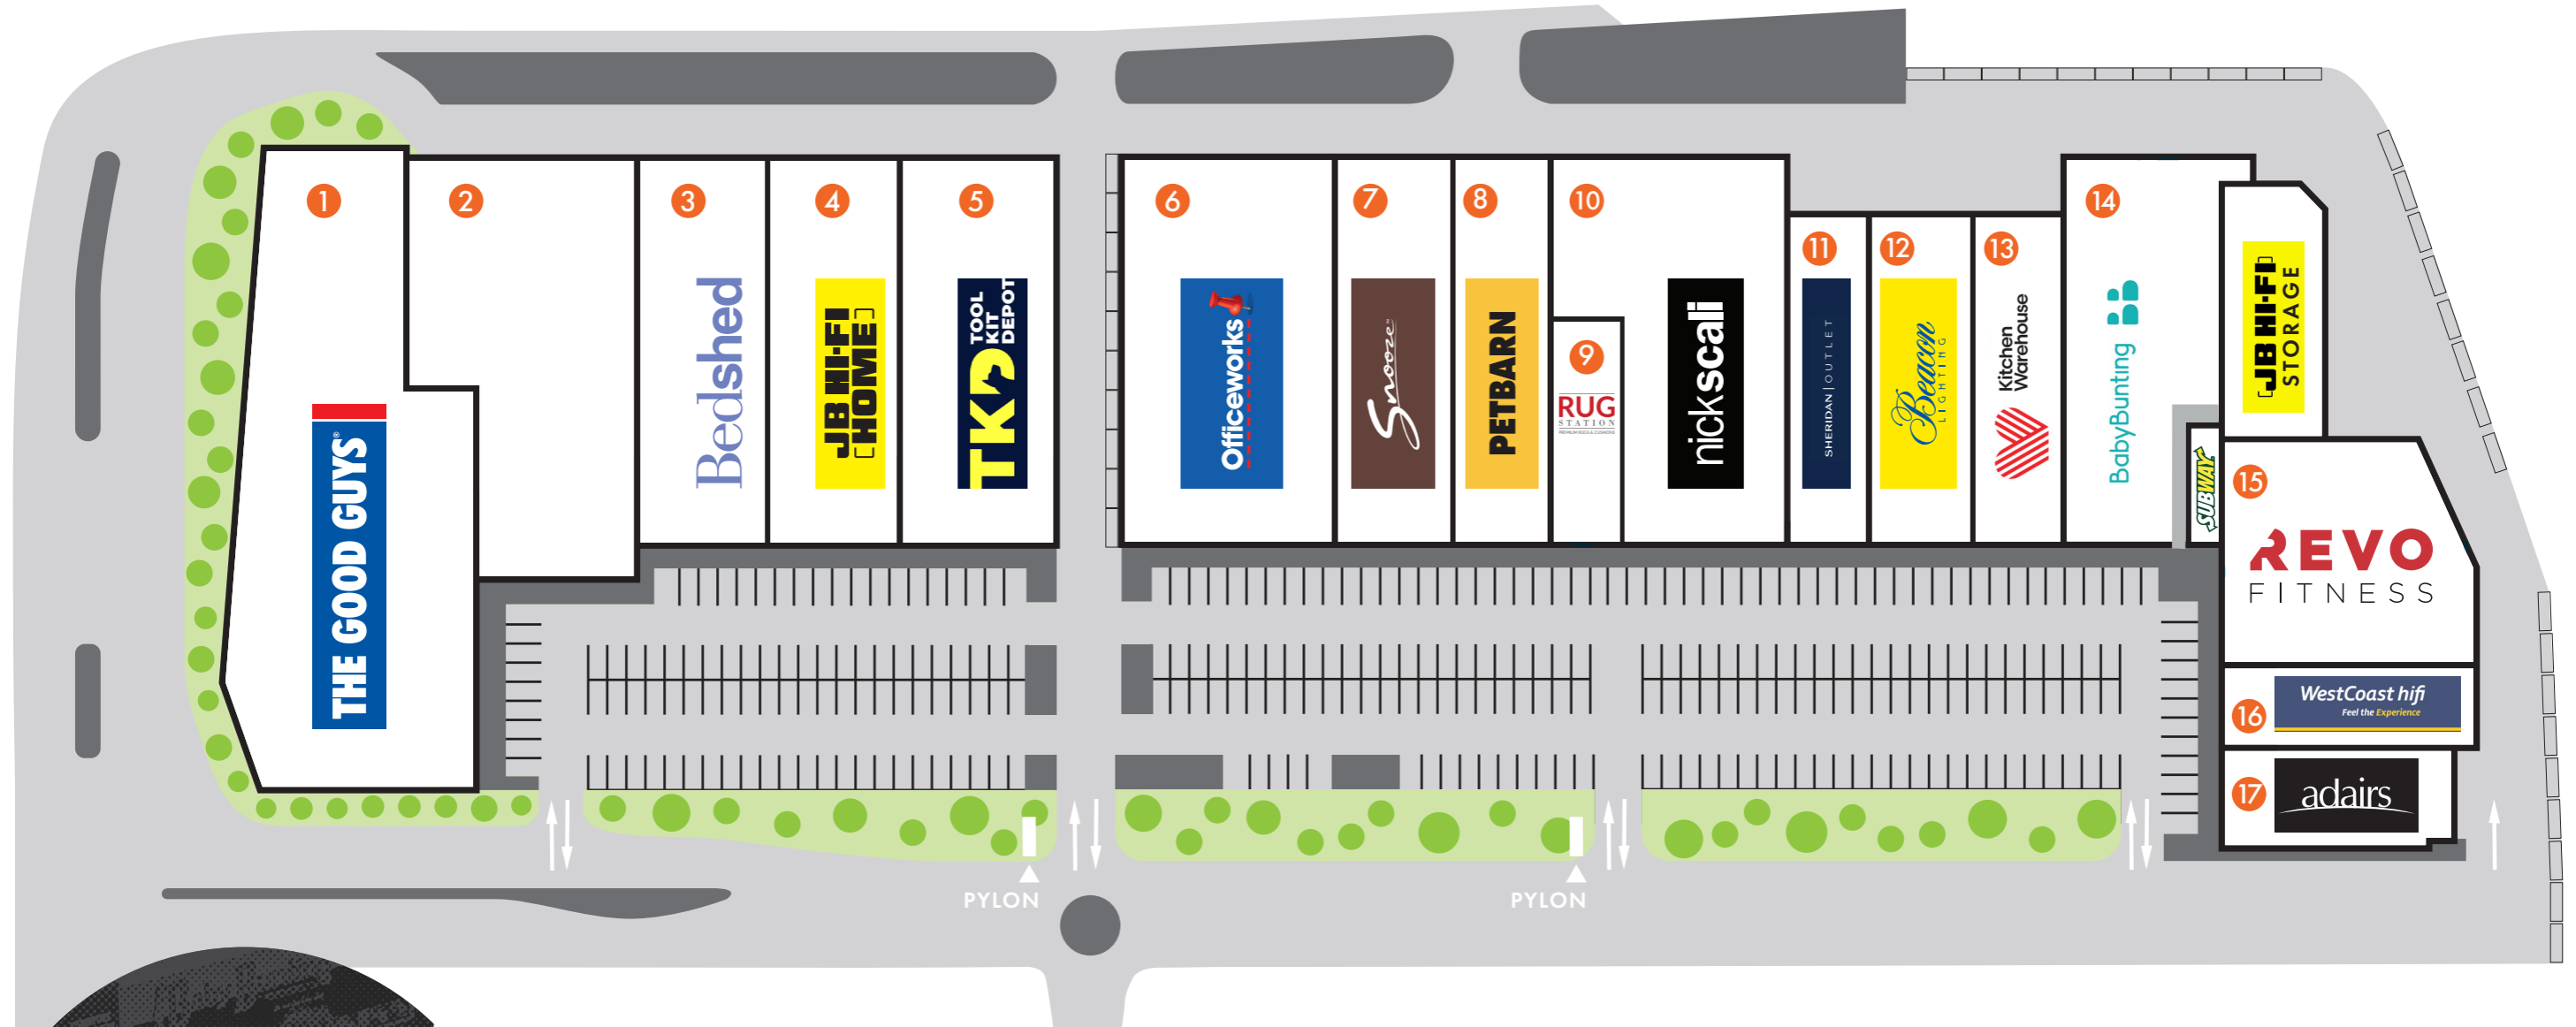

# "MIDLAND"

4 Clayton Street, Midland

Tenancy	GLA	Retailers
1	2,954	The Good Guys
2	2,144	Vacant
3	1,359	Bed Shed
4	1,350	JB Hi Fi Home
5	1,599	TKD
6	2,200	Officeworks
7	1,200	Snooze
8	1,001	Petbarn
9	300	Rug Station
10	2,101	Nick Scali

11	694	Sheridan Outlet
12	907	Beacon Lighting
13	801	Kitchen Warehouse
14	1,488	Baby Bunting
15	1,417	Revo Fitness
16	550	Westcoast Hi-Fi
17	630	Adairs

Total GLA 22,695 sqm  
Car Park 350 Bays

\*Plans are not to scale and are subject to change