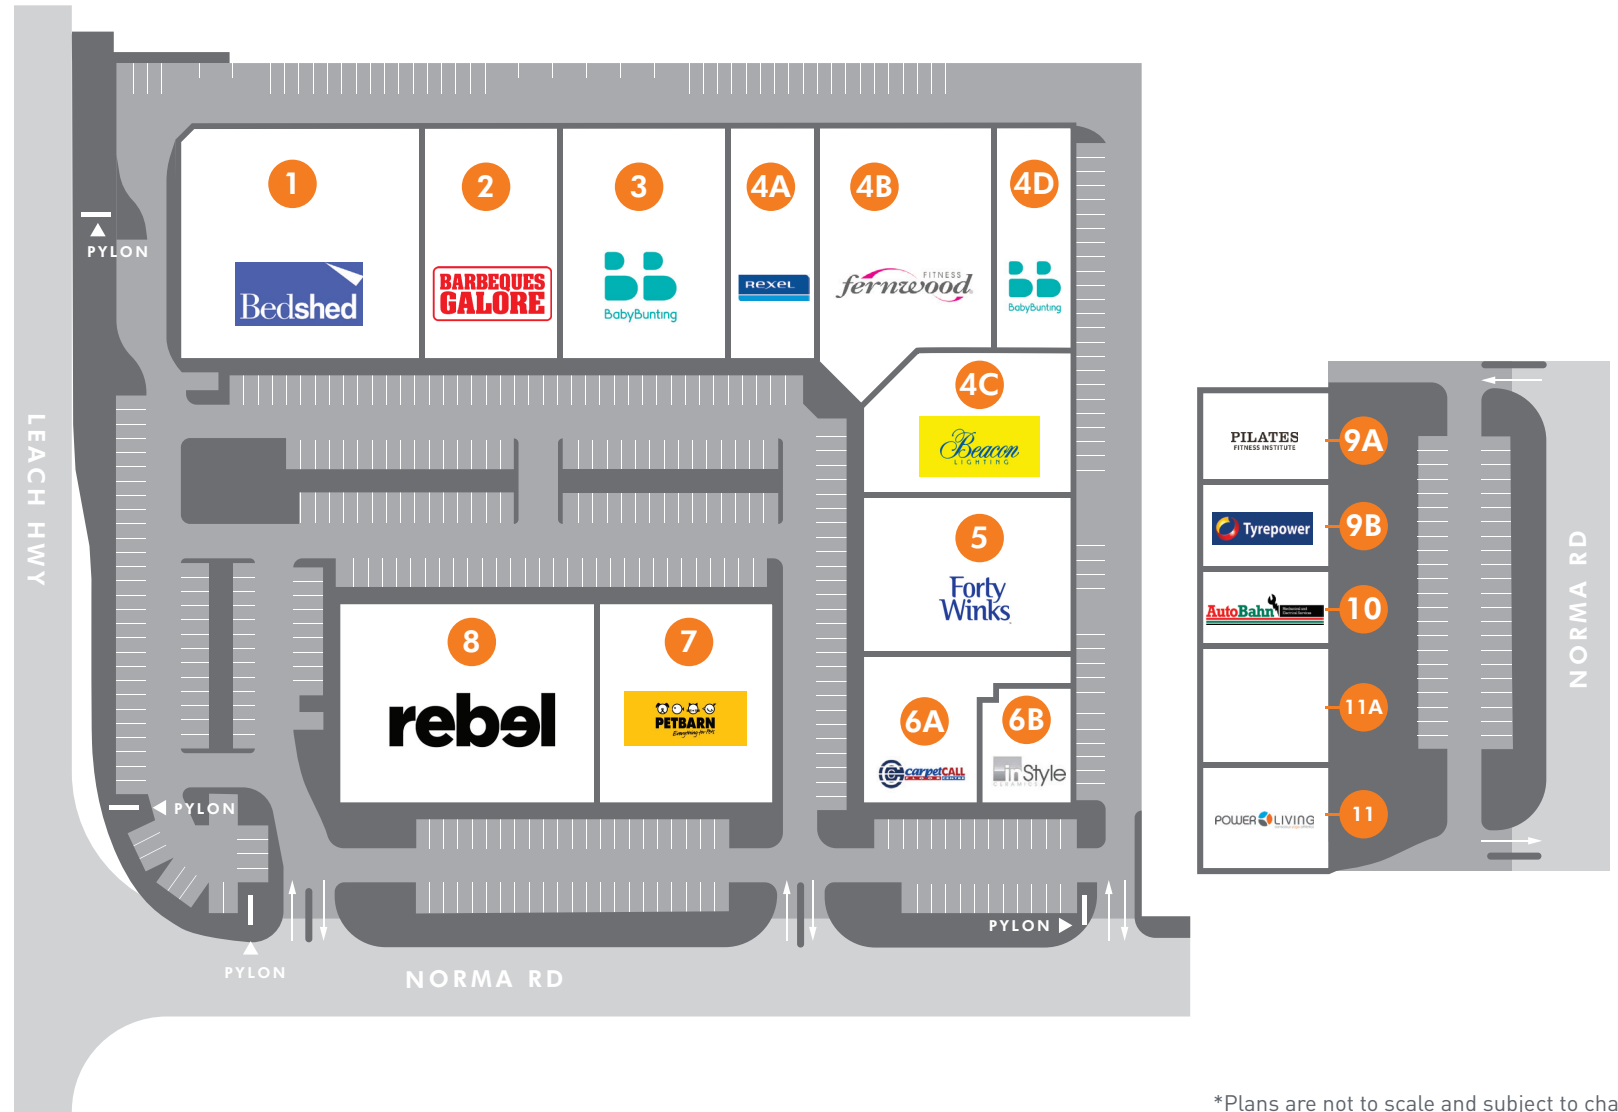

# "MELVILLE SQUARE"

248 Leach Highway, Myaree

Tenancy	(GLA)	Retailers
1	1,402	Bedshed
2	1,004	BBQ's Galore
3	1,221	Baby Bunting
4A	635	Rexel
4B	1,518	Fernwood Fitness
4C	904	Beacon Lighting
4D	300	Baby Bunting (Warehouse)
5	1,050	Forty Winks
6A	451	Carpet Call
6B	345	Instyle Ceramics
7	1,146	PetBarn
8	1,620	Rebel Sport
9A	580	Pilates Fitness Institute
9B	567	Tyrepower
10	446	Autobahn
11	773	Power Living
11A	773	Vacant
<b>Total GLA</b>	<b>14,825</b>	
<b>Car Bays</b>	<b>292</b>	

\*Plans are not to scale and subject to change